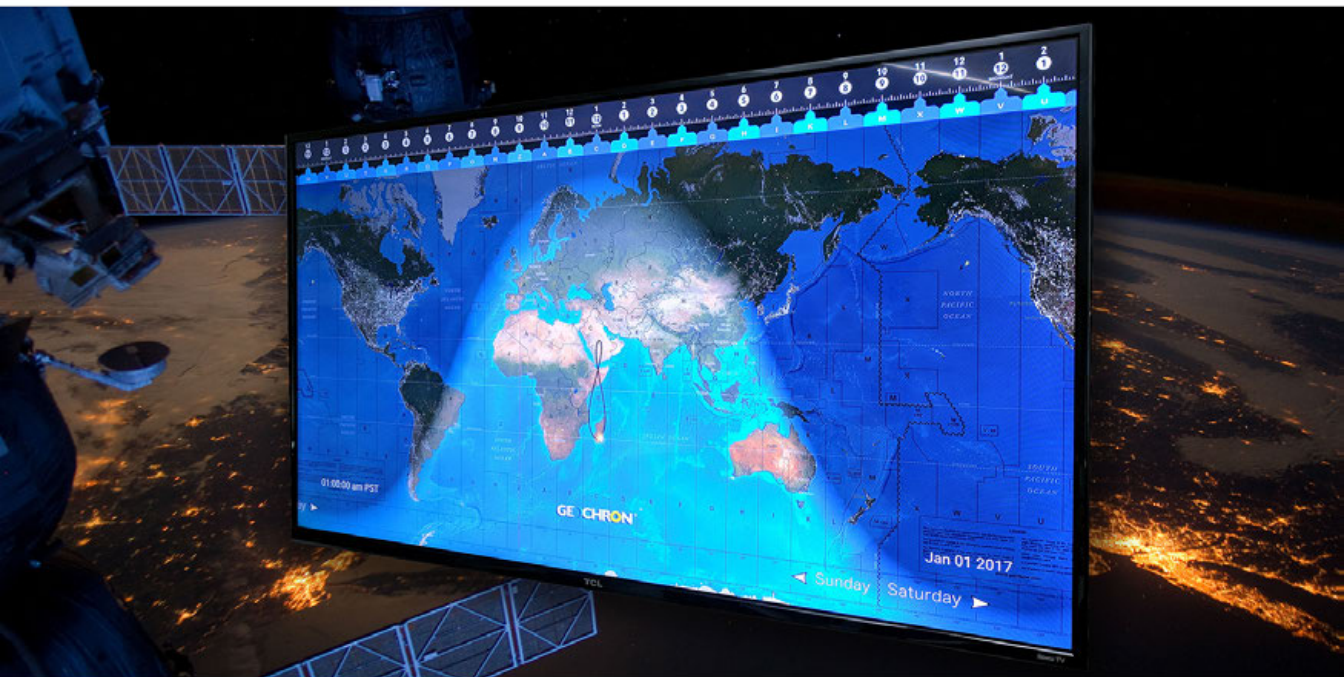

**GE CHRON<sup>®</sup>**

**The Earth in real-time 4K**

# GECHRON®

Since 1964, our mechanical clock has graced the movies, now displayed by astronauts.

A screenshot from an NBC Today show broadcast. The main focus is on astronaut Scott Kelly, who is wearing a dark NASA flight suit with patches for NASA, the Space Shuttle, and the Denver location. He is seated in a room with an American flag and a bookshelf in the background. To the left of the main frame are three smaller video feeds, each labeled 'STUDIO 1A', showing other participants. At the bottom of the screen, a banner reads 'CATCHING UP WITH... SCOTT KELLY' and 'RETIRED ASTRONAUT ON NEW BOOK, SPACE TRAVEL &amp; MORE'. The NBC peacock logo and the Olympic rings are also visible in the bottom right corner.

Today, this American Ingenuity is reborn in a digital world, rendered in crisp 4K resolution and live atmospheric layers.

This stick form factor is designed to hang from an HDMI port. Cable included.

**GE CHRON<sup>®</sup>**