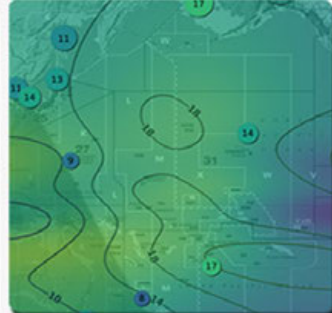

**GE CHRON<sup>®</sup>**

**The Earth in real-time 4K**

## Seismic and Atmospheric Conditions