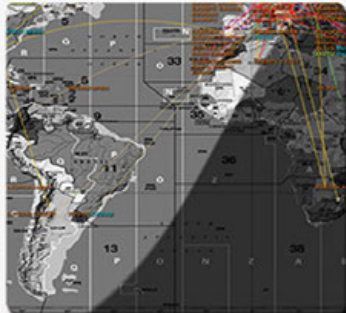

**GE CHRON<sup>®</sup>**

**The Earth in real-time 4K**